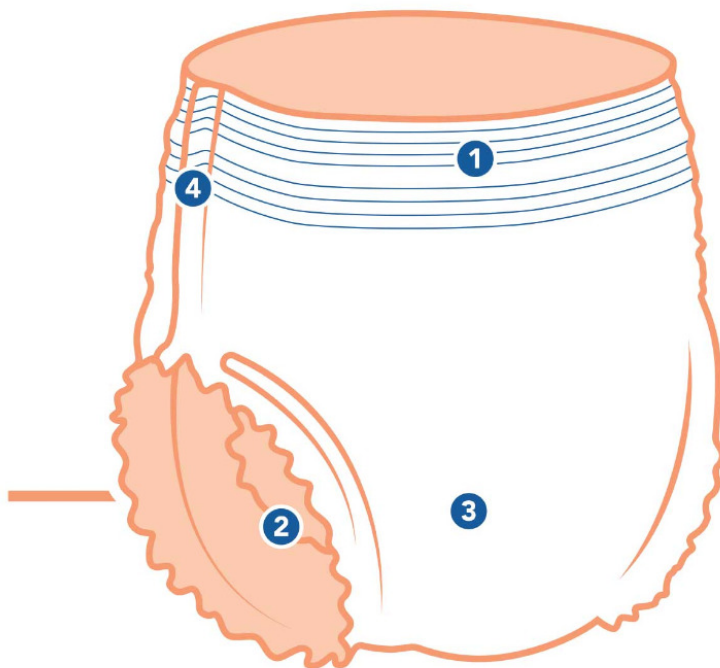

# Beyond Adult Incontinence Pullup Diaper

## Product Images

**beyond**

## Pull Up Underwear

- 1 **Stitching on top is blue thread (illustration shows front of product)**
- 2 **Inner cuff for better fit around legs**
- 3 **Softer to reduce irritation**
- 4 **Sides designed to tear for easy removal**

## Additional Information

Protection	4/6
Style	Pull-on Underwear
Incontinence Type	Urinary & Light Bowel
Gender	For Women and Men
Waterproof Back-sheet	Cloth-like
BackOrder Message	Size X-Large is currently on manufacturer backorder. Size Large is currently on manufacturer backorder. Call our Customer Care Team for assistance.