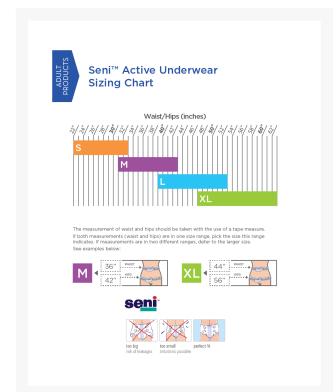

Seni Active Super Plus Adult Incontinence Pullup Diaper

Product Images

Short Description

Most Absorbent Pullup

Protective Underwear for Women and Men

Available in Plus Sizes

Recommended Pullup

Seni Active Super Plus Sizing Guide

| SIZE/SKU | FIT | PACKAGE | PRICE |
|------------------------------|-------------------|-----------------|-----------------------|
| Small TZM-S-SM22-AP1-CG | 22-33 inch waists | 88/case, 22/bag | \$99.99 \$1.14/pc. |
| Medium TZM-S-ME20-AP1-CG | 31-43 inch waists | 80/case, 20/bag | \$99.99 \$1.25/pc. |
| Large TZM-S-LA18-AP1-CG | 39-53 inch waists | 72/case, 18/bag | \$99.99 \$1.39/pc. |
| X-Large TZM-S-XL16-AP1-CG | 47-63 inch waists | 64/case, 16/bag | \$99.99 \$1.56/pc. |