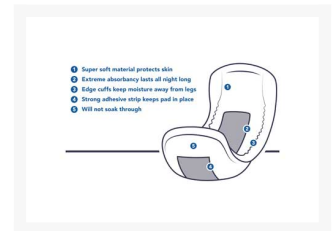

Beyond Overnight Adult Incontinence Bladder Control Pad - 13.25 Inch

Product Images

Short Description

Most Absorbent Incontinence Pad

Bladder Pad for Women